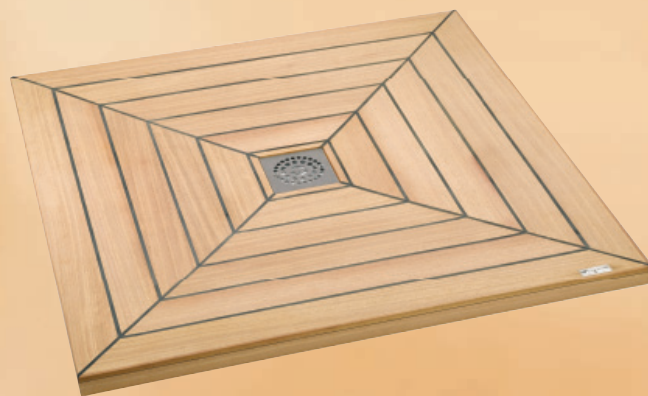

Shower tray

STAR&CO 90x90 IROKO

WIRQUIN launches its new range of shower trays made from exotic wood.

With the STAR and CO trays, the shower becomes a space for pleasure and relaxation.

STAR and CO 90x90 IROKO

This generously dimensioned shower tray is made from FSC iroko. The boat deck type slats and the frame are made from solid teak.

Easy to fit and comfortable to use, STAR and CO 90x90 IROKO promises some very pleasant moments.

Large dimension 90x90 shower tray

Iroko : anti-rot and anti-slip properties

Reinforced aesthetics, the edges of the shower tray are made from solid iroko

FSC Iroko wood : by using FSC-certified wood, WIRQUIN helps support the exploitation of forests worldwide that meets environmental, social and economic standards, in accordance with FSC rules.

TECHNICAL CHARACTERISTICS

- **Design :**

The tray is made from a panel of wide strips

- **Sensation and pleasure :**

The solid Iroko tray is very pleasant and the sensations you feel when you come into contact with the solid wood are incomparable : its warm surface, with its natural anti-slip properties, adds to the user's comfort.