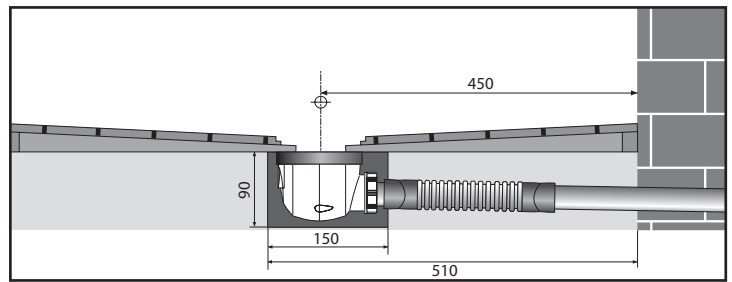

- **2 year guarantee**

PROGRAMME

Description	Product code	Code EAN	Pack	Boxed Qty
Star&Co 90x90 IROKO FSC	68001001	3375537148905	Box	01
Shower waste TWISTO with stainless steel grid (To be purchased separately)	34040501	3375539063428	Bag	01
	34040502	3375537138418	Blister	01
British Adaptor ø40	39452001	3375539056208	Bulk	01