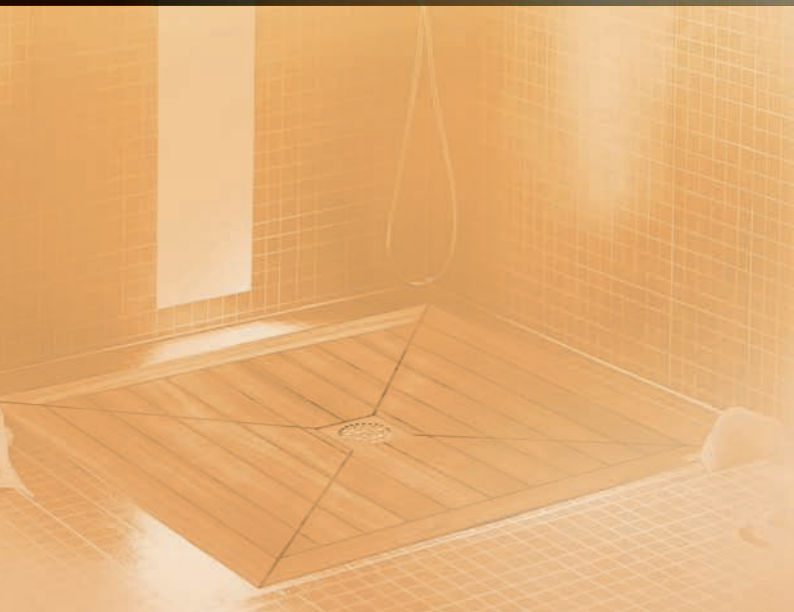

Shower tray

STAR&CO 90x90 IROKO

WIRQUIN launches its new range of shower trays made from exotic wood.

With the STAR and CO trays, the shower becomes a space for pleasure and relaxation.

STAR and CO 90x90 IROKO

This generously dimensioned shower tray is made from FSC iroko. The boat deck type slats and the frame are made from solid teak.

Easy to fit and comfortable to use, STAR and CO 90x90 IROKO promises some very pleasant moments.

Large dimension 90x90 shower tray

Iroko : anti-rot and anti-slip properties

Reinforced aesthetics, the edges of the shower tray are made from solid iroko

FSC Iroko wood : by using FSC-certified wood, WIRQUIN helps support the exploitation of forests worldwide that meets environmental, social and economic standards, in accordance with FSC rules.

TECHNICAL CHARACTERISTICS

- **Design :**

The tray is made from a panel of wide strips

- **Sensation and pleasure :**

The solid Iroko tray is very pleasant and the sensations you feel when you come into contact with the solid wood are incomparable : its warm surface, with its natural anti-slip properties, adds to the user's comfort.