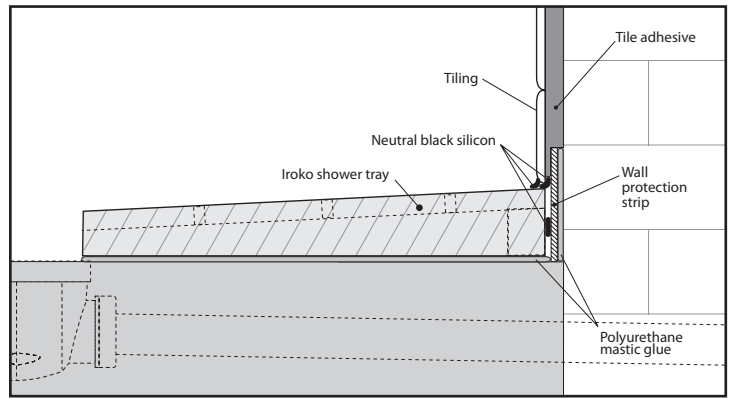

Large dimension 90x90 shower tray

Iroko : anti-rot and anti-slip properties

Reinforced aesthetics, the edges of the shower tray are made from solid iroko

FSC Iroko wood : by using FSC-certified wood, WIRQUIN helps support the exploitation of forests worldwide that meets environmental, social and economic standards, in accordance with FSC rules.

TECHNICAL CHARACTERISTICS

- **Design :**

The tray is made from a panel of wide strips

- **Sensation and pleasure :**

The solid Iroko tray is very pleasant and the sensations you feel when you come into contact with the solid wood are incomparable : its warm surface, with its natural anti-slip properties, adds to the user's comfort.

The STAR&CO 90x90 IROKO ensures that you will enjoy your time in a shower space endowed with generous dimensions.

- **Easy to fit :**

The tray simply glues onto a flat frame and the TWISTO waste with stainless steel grid should be used (not supplied).

The solid wood edge allows a wall to be fitted and ensures a perfect finish, even if the tray is not sunken.

- **2 year guarantee**

PROGRAMME

Description	Product code	Code EAN	Pack	Boxed Qty
Star&Co 90x90 IROKO FSC	68001001	3375537148905	Box	01
Shower waste TWISTO with stainless steel grid (To be purchased separately)	34040501	3375539063428	Bag	01
	34040502	3375537138418	Blister	01
British Adaptor ø40	39452001	3375539056208	Bulk	01