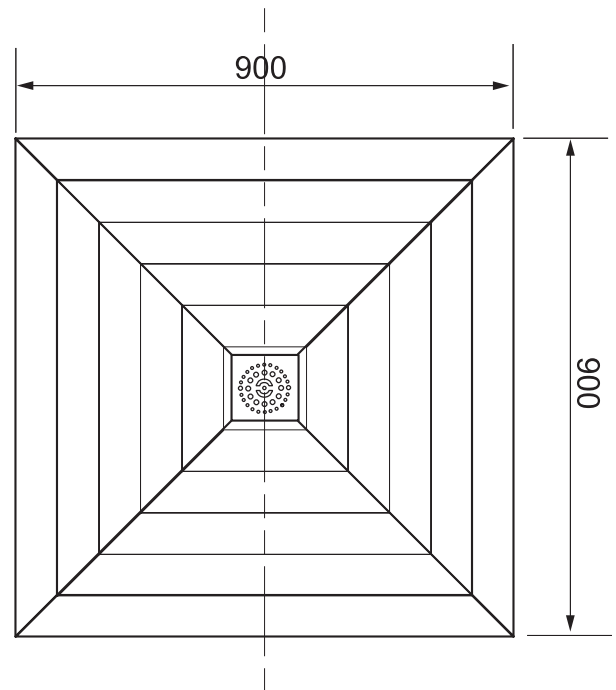

- **2 year guarantee**

PROGRAMME

Description	Product code	Code EAN	Pack	Boxed Qty
Star&Co 90x90 IROKO FSC	68001001	3375537148905	Box	01
Shower waste TWISTO with stainless steel grid (To be purchased separately)	34040501	3375539063428	Bag	01
	34040502	3375537138418	Blister	01
British Adaptor ø40	39452001	3375539056208	Bulk	01