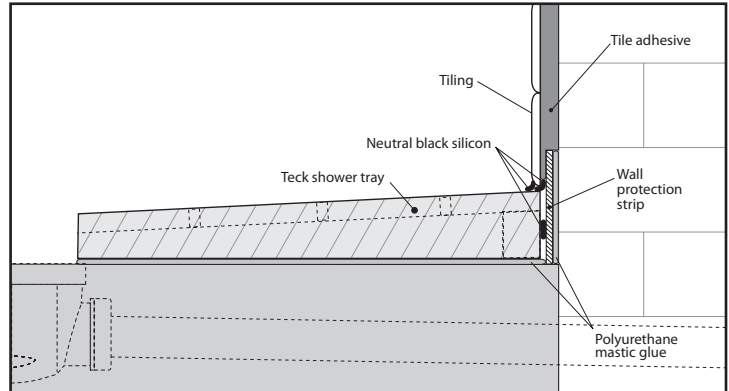

-  Large dimension 90x90 shower tray
-  Teak : anti-rot and anti-slip properties
-  Reinforced aesthetics, the edges of the shower tray are made from solid teak

TECHNICAL CHARACTERISTICS

- **Design :**

The tray is made from a panel of wide strips

- **Sensation and pleasure :**

The solid Teak tray is very pleasant and the sensations you feel when you come into contact with the solid wood are incomparable : its warm surface, with its natural anti-slip properties, adds to the user's comfort.

The STAR&CO 90x90 TEAK ensures that you will enjoy your time in a shower space endowed with generous dimensions.

- **Easy to fit :**

The tray simply glues onto a flat frame and the TWISTO waste with stainless steel grid should be used (not supplied).

The solid teak edge allows a wall to be fitted and ensures a perfect finish, even if the tray is not sunken.

- **2 year guarantee**

PROGRAMME

| Description | Product code | Code EAN | Pack | Boxed Qty |
|--|--------------|---------------|---------|-----------|
| Star&Co 90x90 STARTECK | 68000301 | 3375537147977 | Box | 01 |
| Shower waste TWISTO with stainless steel grid (To be purchased separately) | 34040501 | 3375539063428 | Bag | 01 |
| | 34040502 | 3375537138418 | Blister | 01 |
| British Adaptor ø40 | 39452001 | 3375539056208 | Bulk | 01 |