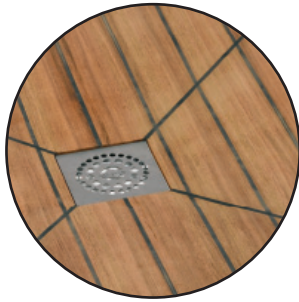

This generously dimensioned shower tray is made from Burmese teak. The boat deck type slats and the frame are made from solid teak.

Easy to fit and comfortable to use, STAR and CO 90x90 TEAK promises some very pleasant moments.

-  Large dimension 90x90 shower tray
-  Teak : anti-rot and anti-slip properties
-  Reinforced aesthetics, the edges of the shower tray are made from solid teak

TECHNICAL CHARACTERISTICS

- **Design :**

The tray is made from a panel of wide strips

- **Sensation and pleasure :**

The solid Teak tray is very pleasant and the sensations you feel when you come into contact with the solid wood are incomparable : its warm surface, with its natural anti-slip properties, adds to the user's comfort.

The STAR&CO 90x90 TEAK ensures that you will enjoy your time in a shower space endowed with generous dimensions.

- **Easy to fit :**

The tray simply glues onto a flat frame and the TWISTO waste with stainless steel grid should be used (not supplied).