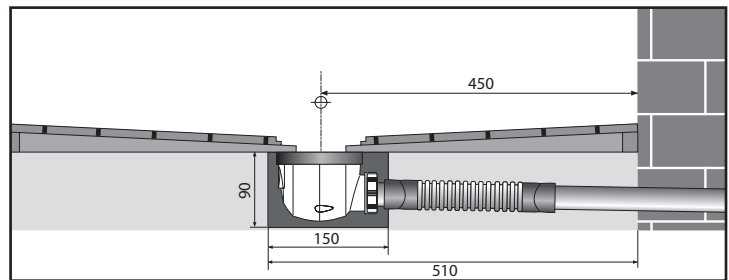

-  Large dimension 90x90 shower tray
-  Teak : anti-rot and anti-slip properties
-  Reinforced aesthetics, the edges of the shower tray are made from solid teak

TECHNICAL CHARACTERISTICS

- **Design :**

The tray is made from a panel of wide strips

The STAR&CO 90x90 TEAK ensures that you will enjoy your time in a shower space endowed with generous dimensions.

- **Easy to fit :**

The tray simply glues onto a flat frame and the TWISTO waste with stainless steel grid should be used (not supplied).

The solid teak edge allows a wall to be fitted and ensures a perfect finish, even if the tray is not sunken.

- **2 year guarantee**

PROGRAMME

| Description | Product code | Code EAN | Pack | Boxed Qty |
|--|--------------|---------------|---------|-----------|
| Star&Co 90x90 STARTECK | 68000301 | 3375537147977 | Box | 01 |
| Shower waste TWISTO with stainless steel grid (To be purchased separately) | 34040501 | 3375539063428 | Bag | 01 |
| | 34040502 | 3375537138418 | Blister | 01 |
| British Adaptor ø40 | 39452001 | 3375539056208 | Bulk | 01 |