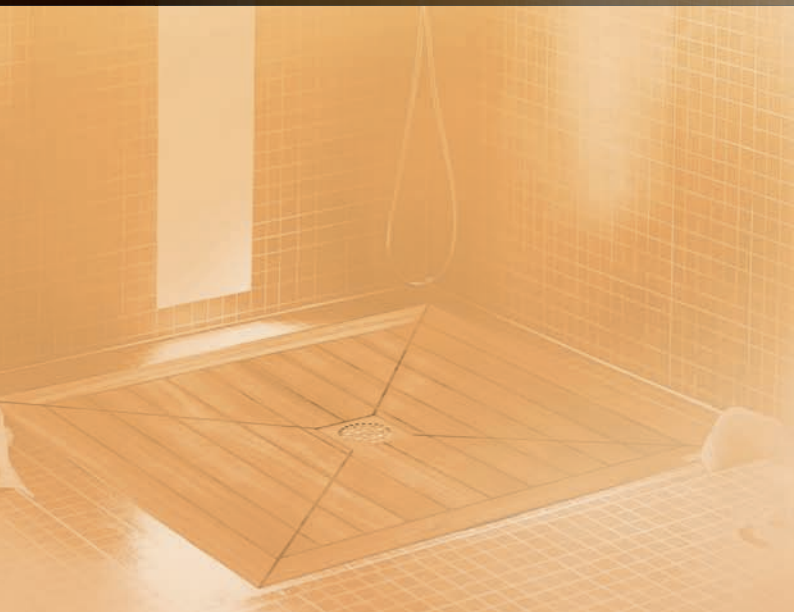

Shower tray

STAR&CO 90x90 TEAK

WIRQUIN launches its new range of shower trays made from exotic wood.

With the STAR and CO trays, the shower becomes a space for pleasure and relaxation.

STAR and CO 90x90 TEAK

This generously dimensioned shower tray is made from Burmese teak. The boat deck type slats and the frame are made from solid teak.

Easy to fit and comfortable to use, STAR and CO 90x90 TEAK promises some very pleasant moments.

-  Large dimension 90x90 shower tray
-  Teak : anti-rot and anti-slip properties
-  Reinforced aesthetics, the edges of the shower tray are made from solid teak

TECHNICAL CHARACTERISTICS

- **Design :**

The tray is made from a panel of wide strips

- **Sensation and pleasure :**

The solid Teak tray is very pleasant and the sensations you feel when you come into contact with the solid wood are incomparable : its warm surface, with its natural anti-slip properties, adds to the user's comfort.