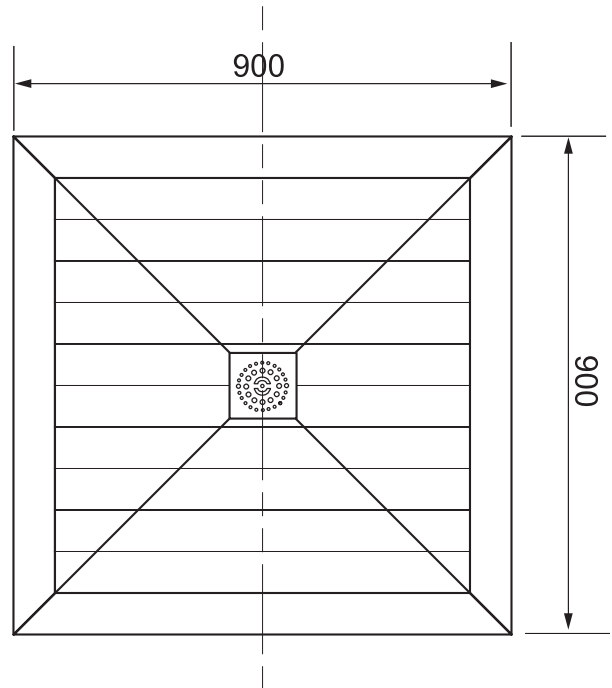

- **2 year guarantee**

PROGRAMME

Description	Product code	Code EAN	Pack	Boxed Qty
Star&Co 90x90 STARTECK	68000301	3375537147977	Box	01
Shower waste TWISTO with stainless steel grid (To be purchased separately)	34040501	3375539063428	Bag	01
	34040502	3375537138418	Blister	01
British Adaptor ø40	39452001	3375539056208	Bulk	01