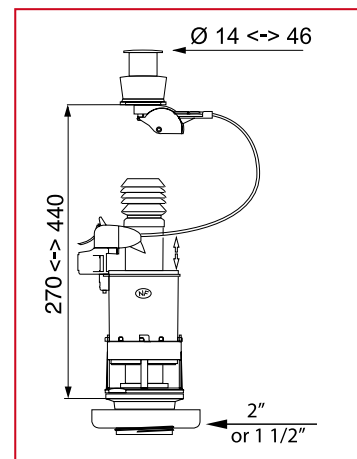

• Packaging:

The Wirquin Easy Flush mechanism and the M Button are available in a bag.

PROGRAMME

Description	Product code	Code EAN	Pack	Box Qty
M Flushing mechanism EASYFLUSH including button	12050002	3375537160860	Bag	15
Doc M Button EASYFLUSH only	19007101	3375537135363	Bag	5