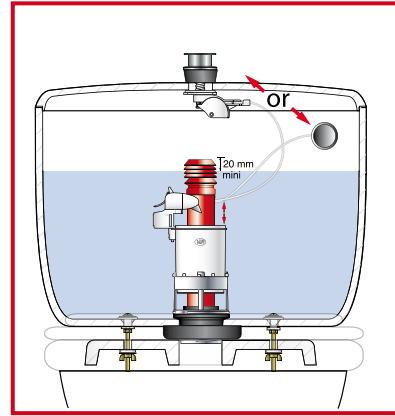

EASY FLUSH

Raised button makes flushing easy for less abled, elderly or young children.
Flushes with a light touch to button.

Easy to install: the cable immediately adjusts itself to the right height. Suitable for top or front installation.

Adjust your water level using the extendable overflow. Overflow height from 240mm to 290mm can be set by hand, no cutting required.

Versatile: can fit cisterns with either top or front operation and supplied with 1 1/2" and 2" bases to suit all cisterns.

WIRQUIN

MAIN CHARACTERISTICS

This mechanism and button are ideal for people with limited mobility.

Can replace both lever and button applications.

Easy
to operate

TECHNICAL CHARACTERISTICS

Easy Flush

- Front or top application
- Cable operated button
- Valve removable from base without dismantling cistern
- Supplied with 1 1/2" and 2" bases for all cistern types (washers and bolts included)
- 10 years guarantee
- WRAS approved