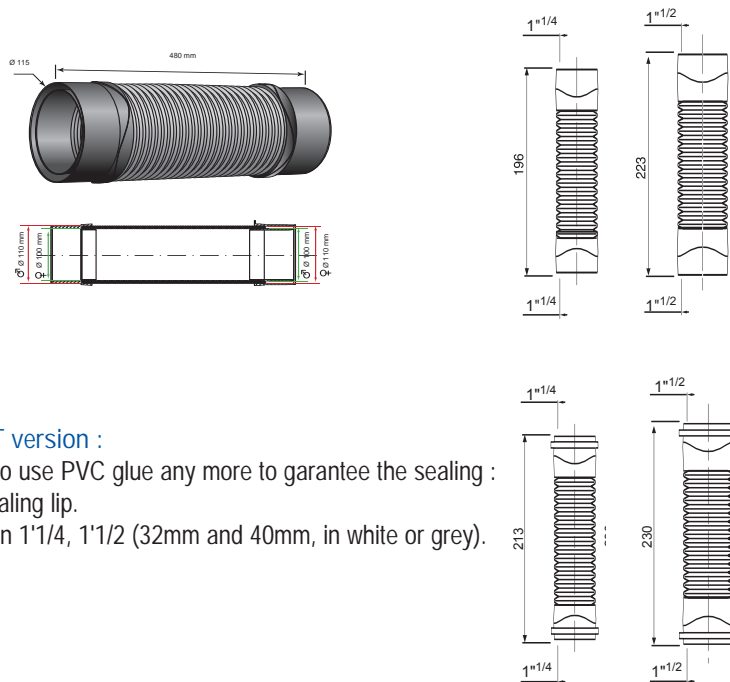

## TECHNICAL CHARACTERISTICS

Ringed flexible female-female connector  
Resists temperatures from 0 to 96°C, detergents (bleach, washing-up liquid, washing powder, etc.) and hydrochloric acid-based drain clearing products.

## ADVANTAGES

- Quick and easy to fit
- No need to calculate angles : Will bend to any angle between 0° and 120°.
- Can replace up to 6 rigid female-female connectors: 20°, 30°, 45°, 67°30', 87°30' elbows and sleeves.
- Only 1 reference to deal with per diameter.
- Compensates for misalignment between 2 tubes.
- Guaranteed 5 years

### SOLVENT WELD version:

For use with PVC Solvent weld glue.

Available in 1"1/4, 1"1/2 (32mm and 40mm, in white or grey) and 4" (100-110mm).

### PUSH-FIT version :

No need to use PVC glue any more to guarantee the sealing : double sealing lip.

Available in 1"1/4, 1"1/2 (32mm and 40mm, in white or grey).

Description	Ref	Code EAN	Pack	Boxed Qty
Magicflex female-female 1"1/4 white	79009007	3375539051968	Film	12
Magicflex female-female 1"1/4 grey	79009301	3375537127214	Film	12
Magicflex female-female 1"1/2 white	79008006	3375539051951	Film	12
Magicflex female-female 1"1/2 grey	79008301	3375537127221	Film	12
Magicflex Push-Fit female-female 1"1/4 white	79019401	3375537127245	Film	10
Magicflex Push-Fit female-female 1"1/4 grey	79019101	3375539057908	Film	10
Magicflex Push-Fit female-female 1"1/2 white	79020201	3375537127238	Film	10
Magicflex Push-Fit female-female 1"1/2 grey	79020101	3375539057953	Film	10
Magicflex male-female Ø100-Ø110mm	79007001	3375539042713	Bulk	15