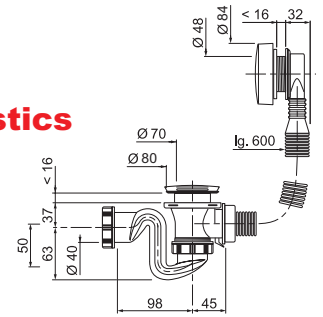

The auto-centring waste washer ensures that the waste stays in position when the grate is screwed on.

Adjustable outlet : horizontally and vertically adjustable for easier connection and faster draining.

High resistance stainless steel cable integrated into the overflow tube.

Technical characteristics

- Adapts to all standard baths, enamelled steel and acrylic (height from 0 cm to 16 cm)
- Guaranteed 10 years

Trap

- **Ultra-fast flow rate** : 1,04 litres per second (62 litres per minute) in 330 mm of water (22 % more than that required by the NF standard : 0.85 litres per second)
- **Permanent auto-cleaning** : the bottle trap's smooth interior eliminates all risk of retention (hair, soap, sand ...)
- **Adjustable outlet** : vertically adjustable from 0° to 40° for easier connection and faster draining : even at its most extreme angle (40 ° angle) it remains in compliance with the French standard (0.86 litres per second)
- **Most compact on the market** requiring the least space under the bathtub : 104 mm (even suitable for reinforced acrylic baths)

The cable system

- Handle in Solid brass, which rotates 360°, opening and closing indifferently in either direction
- Covering plug in solid brass
- Quick and easy installation thanks to the auto-centring waste washer, which ensures that the waste stays in position when the grate is screwed on.
- Cable system is protected thanks to the unforceable handle : tested over 100,000 cycles through high endurance tests where the plug is artificially held down while opening and closing were performed.
- High resistance stainless steel cable integrated into the overflow tube for easier installation.
- Compact overflow head : 24 mm behind the bathtub.
- Created with even the most minor detail in mind : the screw found in the overflow head can be easily tightened without any tool.