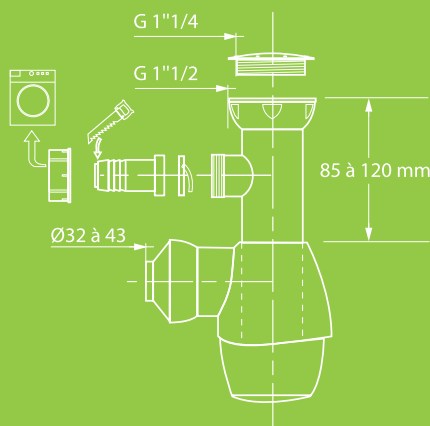

## Washers cast mould in thermoplastic elastomer

**Flow**

- 0.80 litre / second with a Ø32 pipe
- 1.04 litre / second with a Ø40 pipe

### Effort needed to connect pipes

D40 = 140 N  
D32 = 50 N

**Water seal:** 50 mm

**Certification:**  : in progress

**Patent applied for**

### Packaging

Transparent PVC thermoformed shell, in French/Dutch  
Dimensions : H.210 x l.140 x p.85 mm