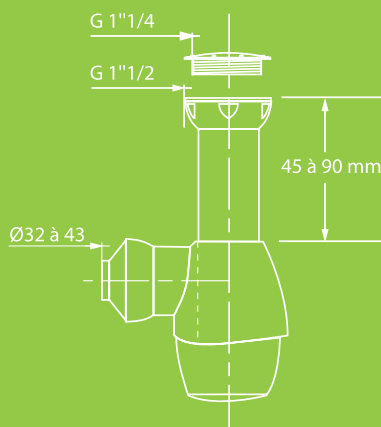

## Washers cast mould in thermoplastic elastomer

**Flow**

- 0.80 litre / second with a Ø32 pipe
- 1.04 litre / second with a Ø40 pipe

### Effort needed to connect pipes

D40 = 140 N  
D32 = 50 N

**Water seal:** 50 mm

**Certification:**  : in progress

**Patent applied for**

### Packaging

Transparent PVC thermoformed shell, in French/Dutch  
Dimensions : H.210 x l.140 x p.85 mm