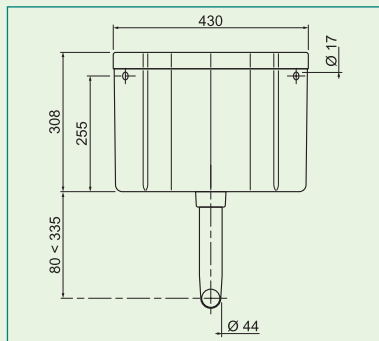

BASIC

Economical.

Polystyrene cistern.

Complete : mechanism NF and side inlet lever ball valve.

Close coupled or low cistern (supplied with flush pipe) or high (connection kit sold separately).

Description	Langue(s) / Language(s)	Ref.	Code Ean	Pack	Colisage / Boxed Qty
Réservoir Basic bas / Close coupled Basic cistern	F-NL-GB-D-I-E-P	50050001	3375536034476	Boîte-Box	01
Réservoir Basic semi bas / Low Basic cistern	F-NL-GB-D-I-E-P	50050101	3375536034513	Boîte-Box	01
Réservoir Basic haut / High Basic cistern	F-NL-GB-D-I-E-P	50050201	3375536034520	Boîte-Box	01